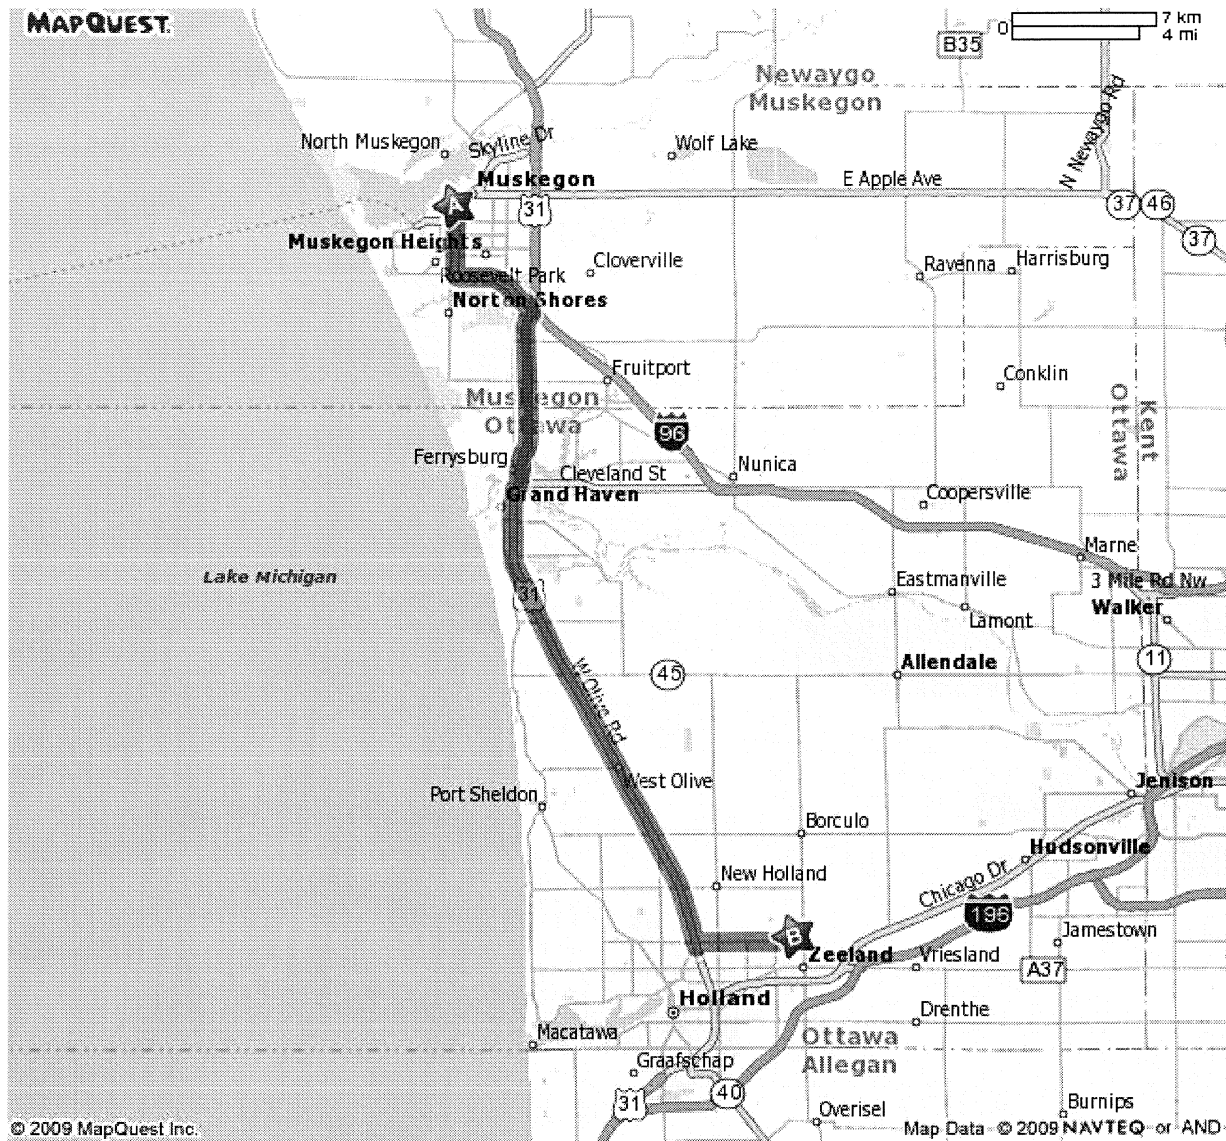

YMCA to Zeeland West High School

Total Travel Estimates: 44 minutes / 35.37 miles

A: 900 W Western Ave, Muskegon, MI 49441-1617

- 
1: Start out going **NORTHEAST** on **W WESTERN AVE** toward **11TH ST.**
0.2 mi
- 
2: Turn **RIGHT** onto **SHORELINE DR.**
0.2 mi
- 

3: Turn **SLIGHT RIGHT** onto **US-31 BR S/N SEAWAY DR.**
5.5 mi
- 

4: Merge onto **US-31 S** via **EXIT 1A** toward **GD HAVEN.**
25.8 mi
- 

5: Make a **U-TURN** onto **US-31 N.**
0.2 mi
- 
6: Turn **RIGHT** onto **RILEY ST.**
3.3 mi
- 
7: Turn **LEFT** onto **100TH AVE** (Portions unpaved).
0.2 mi
- 
8: **3390 100TH AVE** is on the **RIGHT.**
0.0 mi

B: Zeeland West High School: 3390 100th Ave, Zeeland, MI 49464, (616) 748-4500

All rights reserved. Use subject to License/Copyright Map Legend
Directions and maps are informational only. We make no warranties on the accuracy of their content, road conditions or route usability or expeditiousness. You assume all risk of use. MapQuest and its suppliers shall not be liable to you for any loss or delay resulting from your use of MapQuest. Your use of MapQuest means you agree to our [Terms of Use](#)