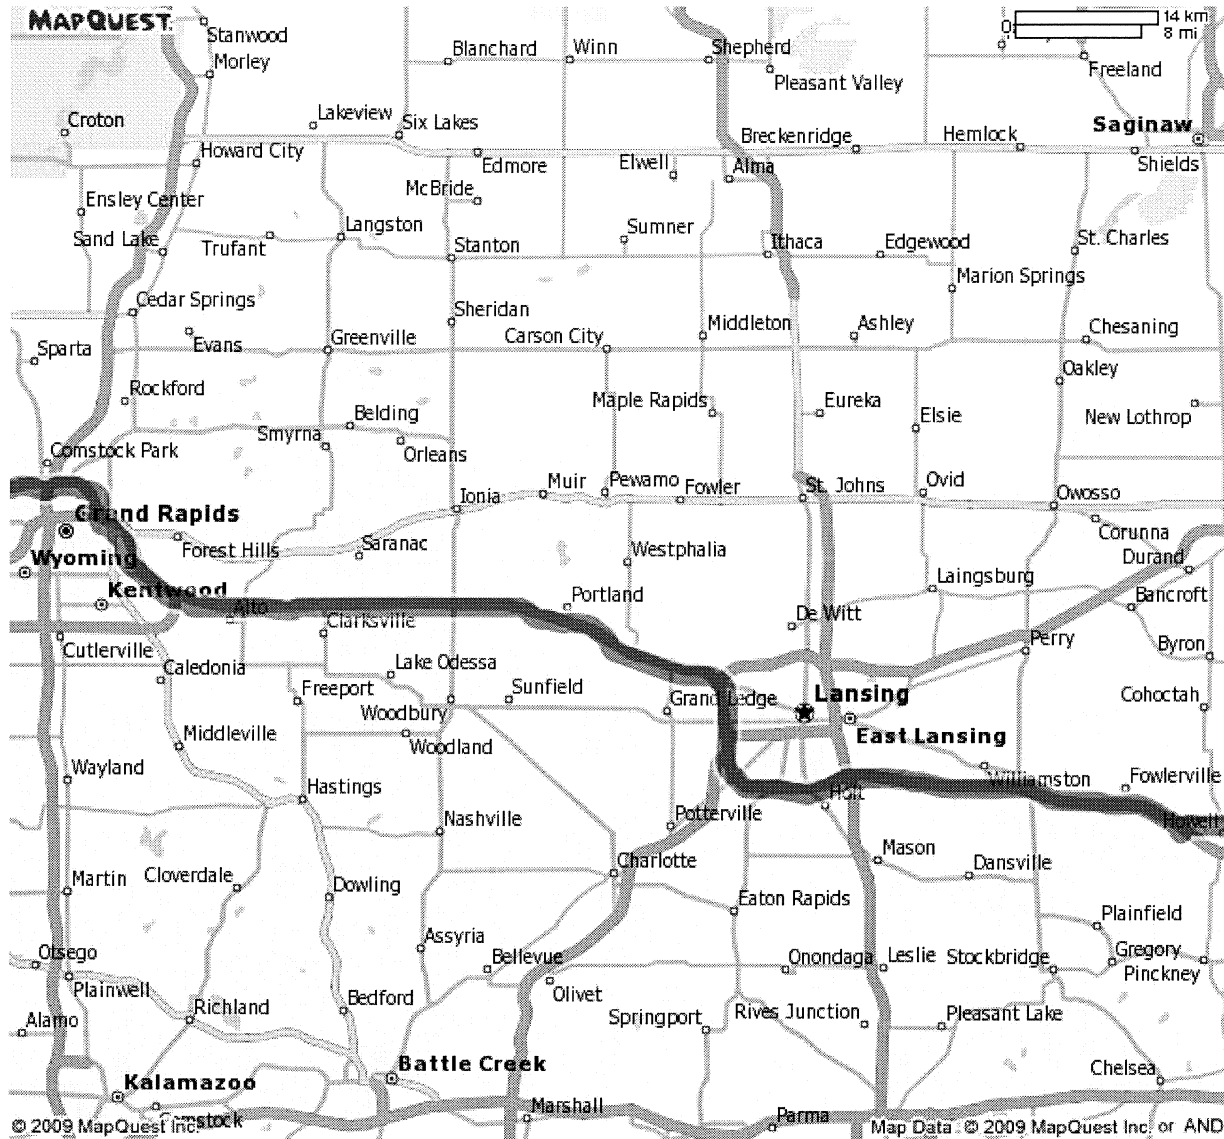

YMCA to Waterford Kettering High School

Total Travel Estimates: 2 hours 54 minutes / 172.73 miles

**A: 900 W Western Ave, Muskegon, MI 49441-1617**

	1: Start out going <b>NORTHEAST</b> on <b>W WESTERN AVE</b> toward <b>11TH ST.</b>	0.2 mi
	2: Turn <b>RIGHT</b> onto <b>SHORELINE DR.</b>	0.2 mi
	3: Turn <b>SLIGHT RIGHT</b> onto <b>US-31 BR S/N SEAWAY DR.</b>	5.7 mi
	4: <b>US-31 BR S/N SEAWAY DR</b> becomes <b>I-96 E.</b>	133.4 mi
	5: Take the <b>I-96-BL/M-59</b> exit, <b>EXIT 133</b> , toward <b>HOWELL/PONTIAC.</b>	0.2 mi
	6: Merge onto <b>MI-59 E/W HIGHLAND RD.</b>	31.0 mi
	7: Turn <b>LEFT</b> onto <b>AIRPORT RD.</b>	1.0 mi
	8: Turn <b>RIGHT</b> onto <b>HATCHERY RD.</b>	0.7 mi
	9: Turn <b>LEFT</b> onto <b>KETTERING DR.</b>	0.3 mi
	10: <b>2800 KETTERING DR.</b>	0.0 mi

**B: Waterford Kettering High Schl: 2800 Kettering Dr, Waterford, MI 48329**

All rights reserved. Use subject to License/Copyright Map Legend  
Directions and maps are informational only. We make no warranties on the accuracy of their content, road conditions or route usability or expeditiousness. You assume all risk of use. MapQuest and its suppliers shall not be liable to you for any loss or delay resulting from your use of MapQuest. Your use of MapQuest means you agree to our [Terms of Use](#)